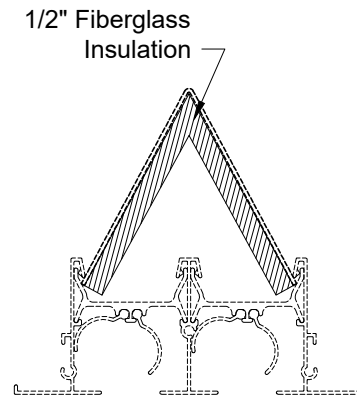

Model: XG-6600-LSI Light Shield - Insulated

XG-6600-LSI - Light Shield - Insulated

Face View

Side View

Installed End View

	SLOT	A	B
Model 6650	1	1 3/16	2 1/8
	2	2 7/16	2 1/8
	3	3 11/16	2 1/8
	4	4 15/16	2 1/8
	5	6 3/16	2 1/8
	6	7 7/16	2 1/8
	7	8 11/16	2 1/8
	8	9 15/16	2 1/8
Model 6675	1	1 7/16	2 1/8
	2	2 15/16	2 1/8
	3	4 7/16	2 1/8
	4	5 15/16	2 1/8
	5	7 7/16	2 1/8
	6	8 15/16	2 1/8
	7	10 7/16	2 1/8
	8	11 15/16	2 1/8
Model 6610	1	1 11/16	2 1/8
	2	3 7/16	2 1/8
	3	5 3/16	2 1/8
	4	6 15/16	2 1/8
	5	8 11/16	2 1/8
	6	10 7/16	2 1/8
	7	12 3/16	2 1/8
	8	13 15/16	2 1/8
Model 6615	1	2 3/16	2 1/8
	2	4 7/16	2 1/8
	3	6 11/16	2 1/8
	4	8 15/16	2 1/8

1. Available Finishes	2. Available Accessories	3. Available Options	4. Construction Details
Standard Finish: 03 Black		15/16" Tee System 9/16" Tee System 9/16" Bolt Slot Tee System Hard Ceiling	<ul style="list-style-type: none"> Aluminum Construction

All Dimensions ±1/16"