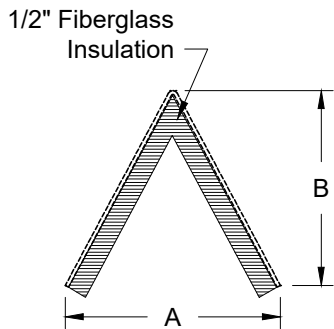

Model: XG-6600-LSI Light Shield - Insulated

XG-6600-LSI - Light Shield - Insulated

Face View

Side View

Installed End View

	SLOT	A	B
Model 6650	1	1 3/16	2 1/8
	2	2 7/16	2 1/8
	3	3 11/16	2 1/8
	4	4 15/16	2 1/8
	5	6 3/16	2 1/8
	6	7 7/16	2 1/8
	7	8 11/16	2 1/8
	8	9 15/16	2 1/8
Model 6675	1	1 7/16	2 1/8
	2	2 15/16	2 1/8
	3	4 7/16	2 1/8
	4	5 15/16	2 1/8
	5	7 7/16	2 1/8
	6	8 15/16	2 1/8
	7	10 7/16	2 1/8
	8	11 15/16	2 1/8
Model 6610	1	1 11/16	2 1/8
	2	3 7/16	2 1/8
	3	5 3/16	2 1/8
	4	6 15/16	2 1/8
	5	8 11/16	2 1/8
	6	10 7/16	2 1/8
	7	12 3/16	2 1/8
	8	13 15/16	2 1/8
Model 6615	1	2 3/16	2 1/8
	2	4 7/16	2 1/8
	3	6 11/16	2 1/8
	4	8 15/16	2 1/8

1. Available Finishes	2. Available Accessories	3. Available Options	4. Construction Details
Standard Finish: 03 Black		15/16" Tee System 9/16" Tee System 9/16" Bolt Slot Tee System Hard Ceiling	<ul style="list-style-type: none"> Aluminum Construction

All Dimensions ±1/16"