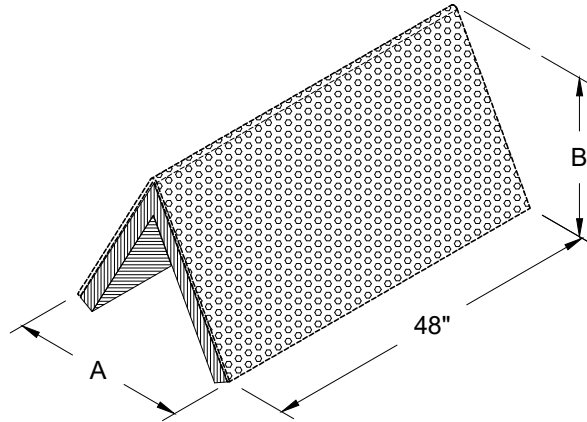

Model: XG-6600-LSI Light Shield - Insulated

XG-6600-LSI - Light Shield - Insulated

Face View

Side View

Installed End View

	SLOT	A	B
Model 6650	1	1 3/16	2 1/8
	2	2 7/16	2 1/8
	3	3 11/16	2 1/8
	4	4 15/16	2 1/8
	5	6 3/16	2 1/8
	6	7 7/16	2 1/8
	7	8 11/16	2 1/8
	8	9 15/16	2 1/8
Model 6675	1	1 7/16	2 1/8
	2	2 15/16	2 1/8
	3	4 7/16	2 1/8
	4	5 15/16	2 1/8
	5	7 7/16	2 1/8
	6	8 15/16	2 1/8
	7	10 7/16	2 1/8
	8	11 15/16	2 1/8
Model 6610	1	1 11/16	2 1/8
	2	3 7/16	2 1/8
	3	5 3/16	2 1/8
	4	6 15/16	2 1/8
	5	8 11/16	2 1/8
	6	10 7/16	2 1/8
	7	12 3/16	2 1/8
	8	13 15/16	2 1/8
Model 6615	1	2 3/16	2 1/8
	2	4 7/16	2 1/8
	3	6 11/16	2 1/8
	4	8 15/16	2 1/8

1. Available Finishes	2. Available Accessories	3. Available Options	4. Construction Details
Standard Finish: 03 Black		15/16" Tee System 9/16" Tee System 9/16" Bolt Slot Tee System Hard Ceiling	<ul style="list-style-type: none"> Aluminum Construction

All Dimensions ±1/16"