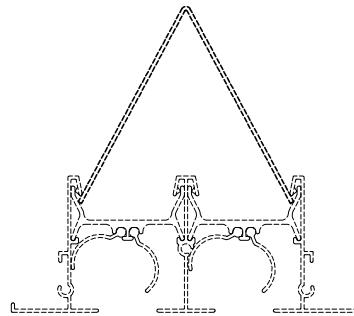

Model: XG-6600-LS Light Shield - Non Insulated

XG-6600-LS - Light Shield - Non Insulated

Face View

Side View

Installed End View

	SLOT	A	B
Model 6650	1	1 3/16	2 1/8
	2	2 7/16	2 1/8
	3	3 11/16	2 1/8
	4	4 15/16	2 1/8
	5	6 3/16	2 1/8
	6	7 7/16	2 1/8
	7	8 11/16	2 1/8
	8	9 15/16	2 1/8
Model 6675	1	1 7/16	2 1/8
	2	2 15/16	2 1/8
	3	4 7/16	2 1/8
	4	5 15/16	2 1/8
	5	7 7/16	2 1/8
	6	8 15/16	2 1/8
	7	10 7/16	2 1/8
	8	11 15/16	2 1/8
Model 6610	1	1 11/16	2 1/8
	2	3 7/16	2 1/8
	3	5 3/16	2 1/8
	4	6 15/16	2 1/8
	5	8 11/16	2 1/8
	6	10 7/16	2 1/8
	7	12 3/16	2 1/8
	8	13 15/16	2 1/8
Model 6615	1	2 3/16	2 1/8
	2	4 7/16	2 1/8
	3	6 11/16	2 1/8
	4	8 15/16	2 1/8

1. Available Finishes	2. Available Accessories	3. Available Options	4. Construction Details
Standard Finish: 03 Black		15/16" Tee System 9/16" Tee System 9/16" Bolt Slot Tee System Hard Ceiling	<ul style="list-style-type: none"> Aluminum Construction

All Dimensions ±1/16"