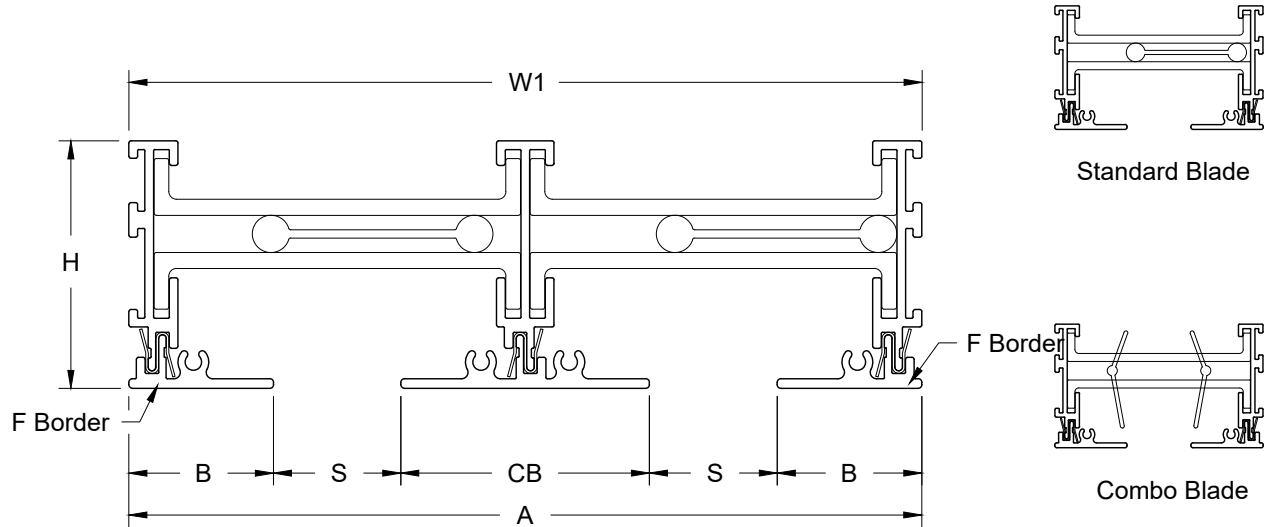

2. Available Accessories

3. Available Options

1EC - (1) End Cap
2EC - (2) End Cap
OO - Open / Open

4. Construction Details

- Material Extruded Aluminum
- C - Combo Pattern Controller
- S - Standard Pattern Controller
- Standard Single Section Size: (12" minimum - 96" maximum)
- Lengths larger than 96" made in multiple sections

All Dimensions ±1/16"

Model: XG-AFL-FF

2 Slot - Flush Channel Frame - Surface Mount

XG-AFL-FF - Surface Mounted

XG-AFL-FF - 2 Slot						
Model	Face Width	F Face	Center	Height	Slot	Neck
	A	B	CB	H	S	W1
XG-AFL-FF-10	6 3/16	1 1/8	1 15/16	1 15/16	1	6 3/16
XG-AFL-FF-15	7 3/16	1 1/8	1 15/16	1 15/16	1 1/2	7 3/16
XG-AFL-FF-20	8 3/16	1 1/8	1 15/16	1 15/16	2	8 3/16
XG-AFL-FF-25	11 3/16	1 5/8	2 15/16	2 9/16	2 1/2	11 3/16
XG-AFL-FF-30	12 3/16	1 5/8	2 15/16	2 9/16	3	12 3/16

All Dimensions ±1/16"