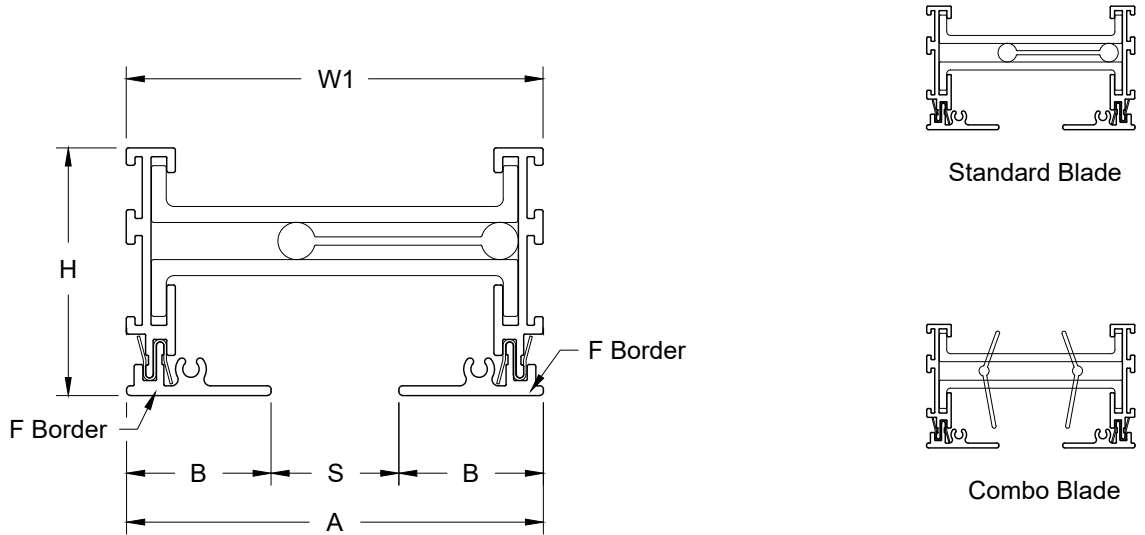

Model: XG-AFL-FF

1 Slot - Flush Channel Frame - Surface Mount

XG-AFL-FF - Surface Mounted

XG-AFL-FF - 1 Slot					
Model	Unit Face	F Face	Height	Slot	Neck
	A	B	H	S	W1
XG-AFL-FF-10	3 1/4	1 1/8	1 15/16	1	3 1/4
XG-AFL-FF-15	3 3/4	1 1/8	1 15/16	1 1/2	3 3/4
XG-AFL-FF-20	4 1/4	1 1/8	1 15/16	2	4 1/4
XG-AFL-FF-25	5 3/4	1 5/8	2 9/16	2 1/2	5 3/4
XG-AFL-FF-30	6 1/4	1 5/8	2 9/16	3	6 1/4

2. Available Accessories

3. Available Options

1EC - (1) End Cap
2EC - (2) End Cap
OO - Open / Open

4. Construction Details

- Material Extruded Aluminum
- C - Combo Pattern Controller
- S - Standard Pattern Controller
- Standard Single Section Size: (12" minimum - 96" maximum)
- Lengths larger than 96" made in multiple sections

All Dimensions ±1/16"