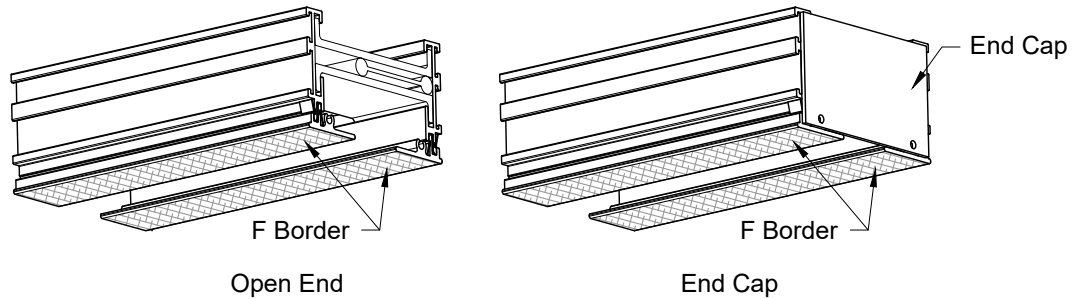

Model: XG-AFL-FF

1 Slot - Flush Channel Frame - Surface Mount

XG-AFL-FF - Surface Mounted

XG-AFL-FF - 1 Slot					
Model	Unit Face	F Face	Height	Slot	Neck
	A	B	H	S	W1
XG-AFL-FF-10	3 1/4	1 1/8	1 15/16	1	3 1/4
XG-AFL-FF-15	3 3/4	1 1/8	1 15/16	1 1/2	3 3/4
XG-AFL-FF-20	4 1/4	1 1/8	1 15/16	2	4 1/4
XG-AFL-FF-25	5 3/4	1 5/8	2 9/16	2 1/2	5 3/4
XG-AFL-FF-30	6 1/4	1 5/8	2 9/16	3	6 1/4

2. Available Accessories

3. Available Options

1EC - (1) End Cap
2EC - (2) End Cap
OO - Open / Open

4. Construction Details

- Material Extruded Aluminum
- C - Combo Pattern Controller
- S - Standard Pattern Controller
- Standard Single Section Size: (12" minimum - 96" maximum)
- Lengths larger than 96" made in multiple sections

All Dimensions ±1/16"

Model: XG-AFL-FF

2 Slot - Flush Channel Frame - Surface Mount

XG-AFL-FF - Surface Mounted

XG-AFL-FF - 2 Slot						
Model	Face Width	F Face	Center	Height	Slot	Neck
	A	B	CB	H	S	W1
XG-AFL-FF-10	6 3/16	1 1/8	1 15/16	1 15/16	1	6 3/16
XG-AFL-FF-15	7 3/16	1 1/8	1 15/16	1 15/16	1 1/2	7 3/16
XG-AFL-FF-20	8 3/16	1 1/8	1 15/16	1 15/16	2	8 3/16
XG-AFL-FF-25	11 3/16	1 5/8	2 15/16	2 9/16	2 1/2	11 3/16
XG-AFL-FF-30	12 3/16	1 5/8	2 15/16	2 9/16	3	12 3/16