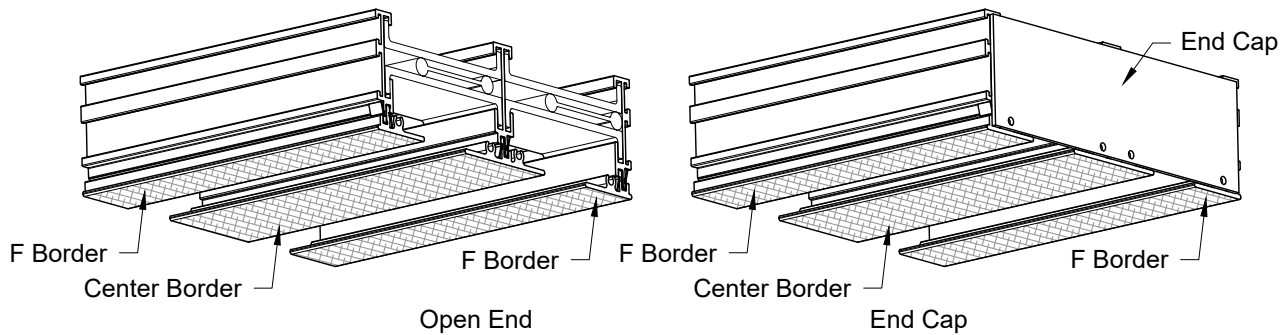

2. Available Accessories

3. Available Options

1EC - (1) End Cap
2EC - (2) End Cap
OO - Open / Open

4. Construction Details

- Material Extruded Aluminum
- C - Combo Pattern Controller
- S - Standard Pattern Controller
- Standard Single Section Size: (12" minimum - 96" maximum)
- Lengths larger than 96" made in multiple sections

All Dimensions ±1/16"

Model: XG-AFL-FF

2 Slot - Flush Channel Frame - Surface Mount

XG-AFL-FF - Surface Mounted

XG-AFL-FF - 2 Slot						
Model	Face Width	F Face	Center	Height	Slot	Neck
	A	B	CB	H	S	W1
XG-AFL-FF-10	6 3/16	1 1/8	1 15/16	1 15/16	1	6 3/16
XG-AFL-FF-15	7 3/16	1 1/8	1 15/16	1 15/16	1 1/2	7 3/16
XG-AFL-FF-20	8 3/16	1 1/8	1 15/16	1 15/16	2	8 3/16
XG-AFL-FF-25	11 3/16	1 5/8	2 15/16	2 9/16	2 1/2	11 3/16
XG-AFL-FF-30	12 3/16	1 5/8	2 15/16	2 9/16	3	12 3/16